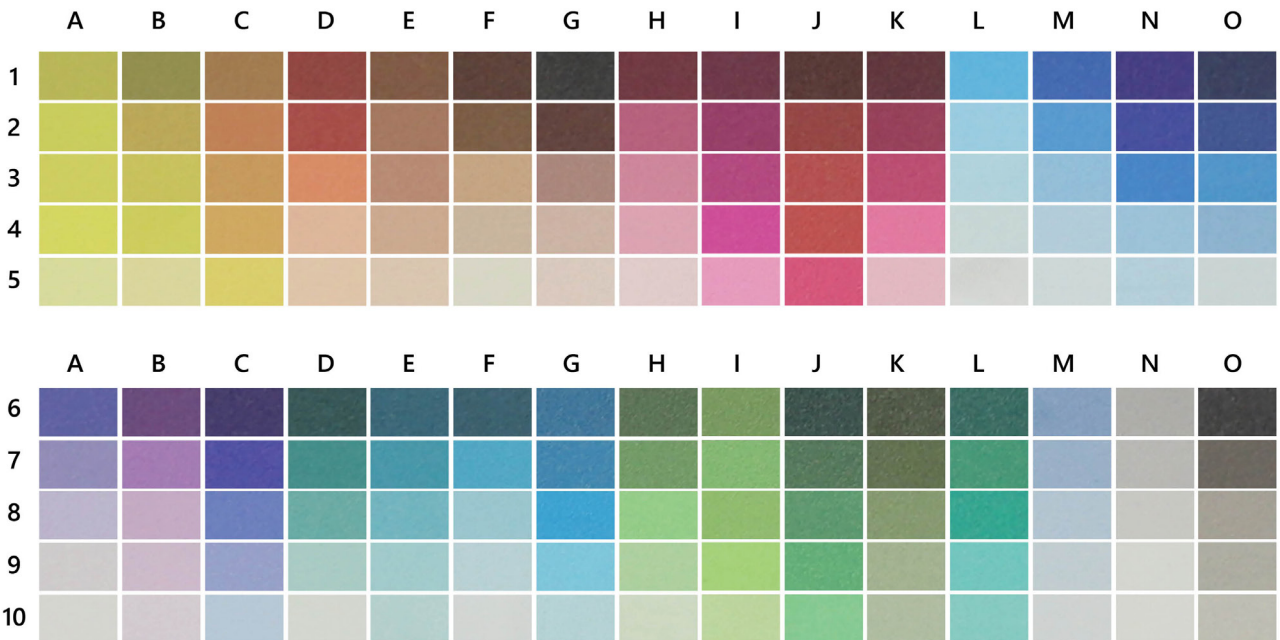

Comfort Impressions Mats

Logo • Anti-Fatigue Mats • Indoor

Comfort Impressions mats feature your custom logo or artwork on a PVC-free polyurethane synthetic leather surface, while providing exceptional anti-fatigue properties.

- **Photographic-quality Printing** – Logos and designs are digitally printed making fine details, shading, and 3D images achievable
- **Comfortable** – High-density, open cell polyurethane foam helps eliminate pressure to the lower back and legs, providing superior comfort
- **Easy to Clean** – PVC-free polyurethane synthetic leather surface is easy to clean - hose off or sweep
- Features 5/8" thick polyurethane foam cushion with a synthetic leather surface
- Available in 150 standard color options

Customizable
with your logo or artwork
digitally printed on PVC -free
polyurethane synthetic
leather surface

Comfort Impressions Mats

Logo • Anti-Fatigue Mats • Indoor

Colors may vary due to inconsistencies of various display monitors.
Screen images are intended to be used as a guide only.