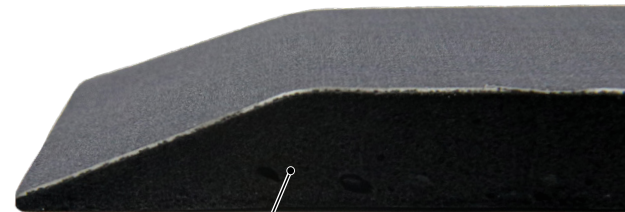

5/8" thick polyurethane foam cushion